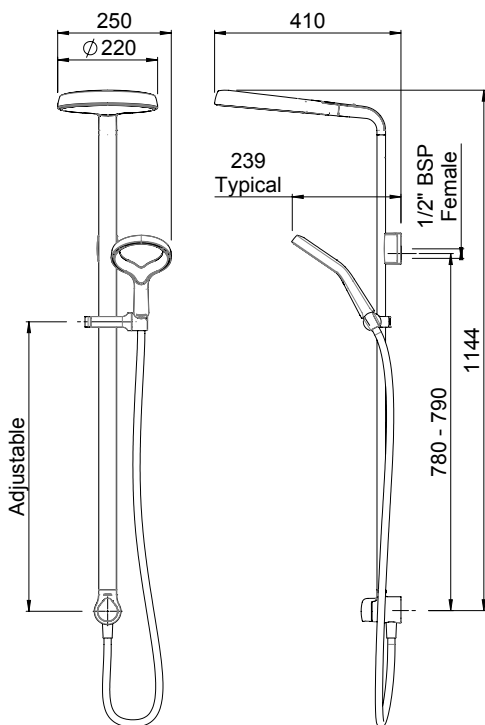

Aurajet™ AIO SHOWER SYSTEM WITH DIVERTOR

Aurajet™. Our most advanced, most invigorating shower experience ever.

Stunning fans of luxuriously dense droplets deliver a highly efficient shower with 20% more spray force and twice the amount of water contact on your skin than a conventional shower*.

* Compared to a Methven Conventional Shower. Flow rate of both products at 9L per minute and tested as per AS 3662-2013 Appendix H.

CLASSIFICATION: Suitable for mains pressure only

INLET CONNECTIONS: 1/2" BSP Female

WORKING PRESSURES: 100 - 500kPa

DIMENSIONS FOR FITTING: Hole spacing from 780mm to 790mm

OPERATING TEMPERATURE: 5 °C - 70 °C

WATER FLOW RATE: 9.0 l/min (handset) 11.0 l/min (overhead)

- Water efficient
- Limescale resistant
- Ultra wide spray coverage
- Exposure Rail water delivery
- Integrated diverter
- Rotary ceramic diverter cartridge
- Quick-fit connector for easy installation
- Available in white version
- Handset 3 star WELS rated on mains pressure (9.0 l/min)
- Overhead 2 star WELS rated on mains pressure (9.5 l/min)

AOSSCP

Chrome

<http://www.methven.com/nz/aio-aurajet-shower-system>